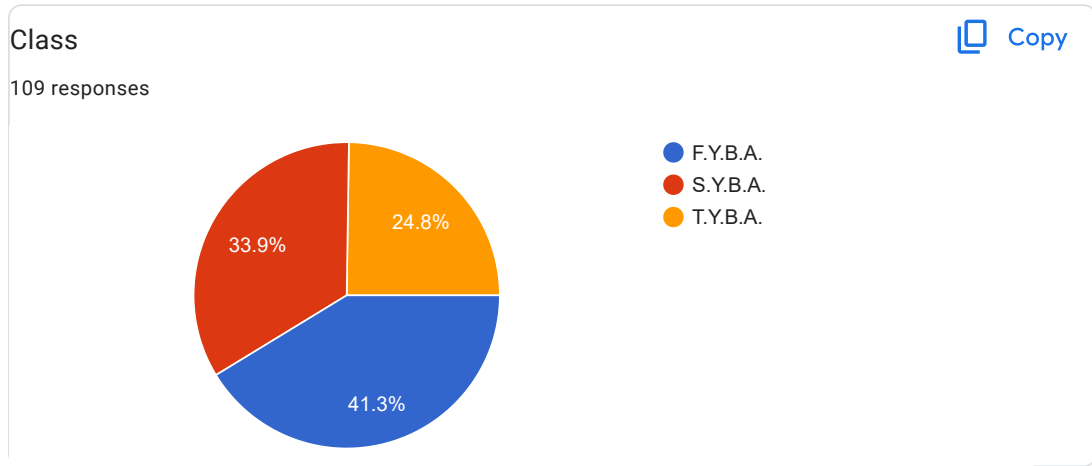

Padmashri Annasaheb Jadhav Bhartiya Samaj Unnati Mandal's **Ambikabai Jadhav Mahila Mahavidyalaya** Vajreshwari, Tal- Bhiwandi, Dist-Thane

109 responses

[Publish analytics](#)

Category

 Copy

109 responses

Please answer the questions given below: