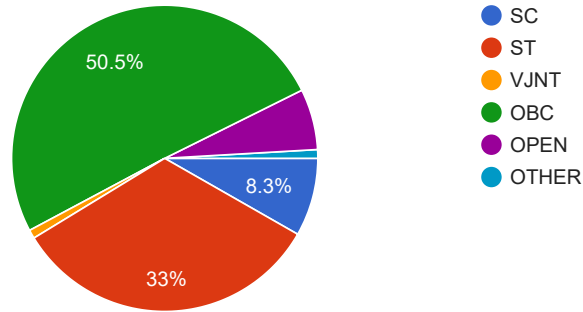

Padmashri Annasaheb Jadhav Bhartiya Samaj Unnati Mandal's **Ambikabai Jadhav Mahila Mahavidyalaya** Vajreshwari, Tal- Bhiwandi, Dist-Thane

109 responses

[Publish analytics](#)

Category

 Copy

109 responses

Please answer the questions given below: